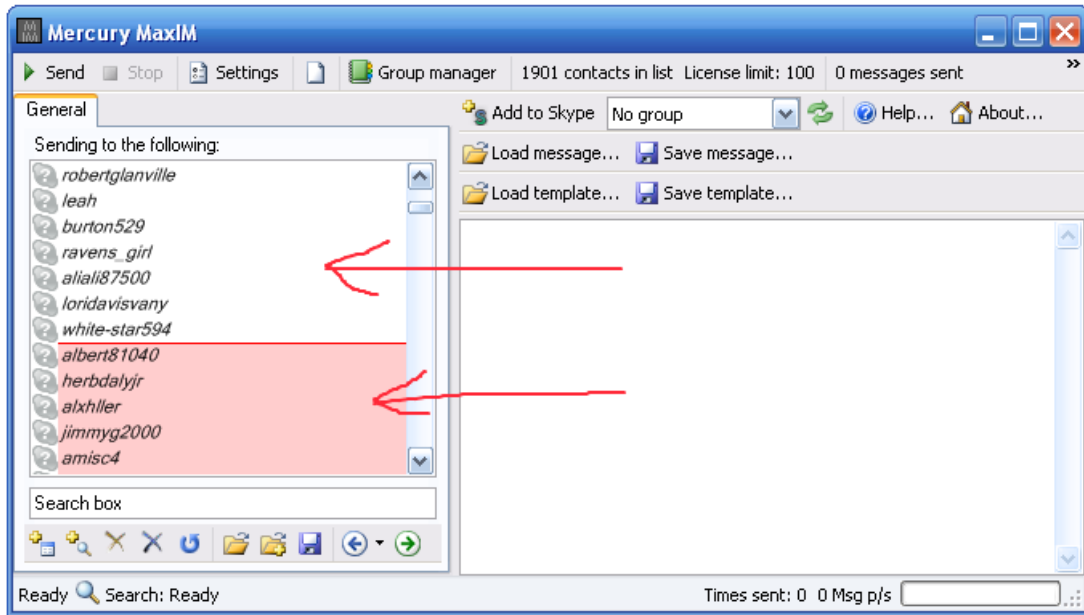

MMIM Fast Start Guide

Do not use MMIM to send Skype Spam! Be sure to abide by the Skype terms of service and your MMIM license to not spam or in any way abuse the power of this software. We do not endorse or encourage spam!

MMIM Basic Functions

To see the function of any button place the mouse pointer over the button and read the description in the yellow pop up box.

To load your Skype™ contact list click this button.

All the contacts in the list on the left side above are those who will get the message in the text box on the right. In the version shown above the maximum contacts on one list is 100 so the contacts over the limit are “in the red”. Those in red will not get the message. The first step is to make sure the list is the correct one that you want to send the message in the box to the right to.