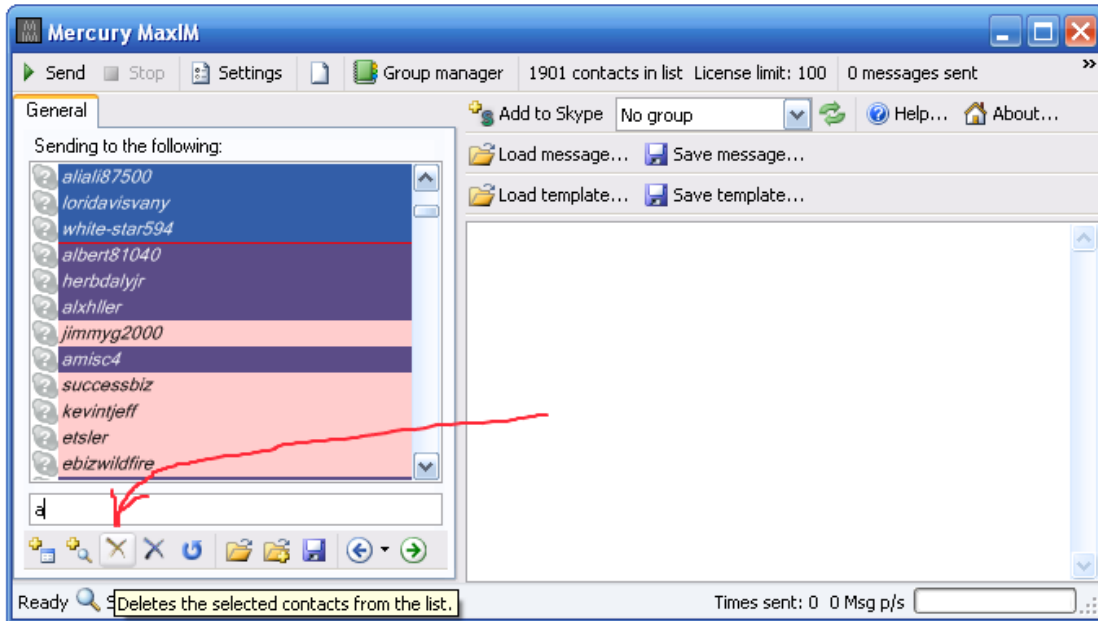

Click

(More to come soon)

Copyright all rights reserved AMISC LLC 2008